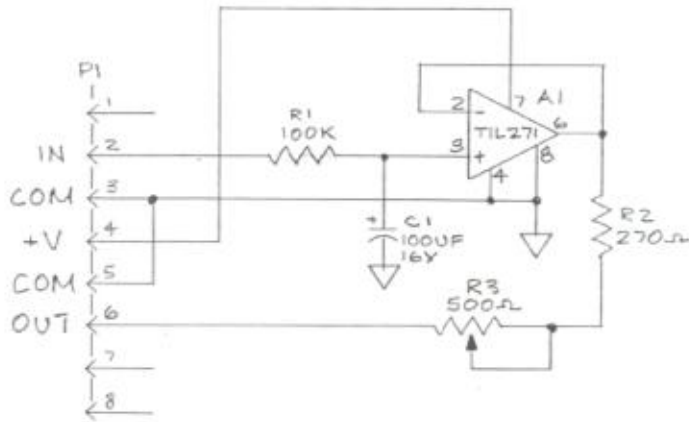

A-7368

TECHNICAL ASSOCIATES			
7051 ETON AVENUE • CANOGA PARK, CA. 91303 (818) 883-7043			
REVISIONS		TITLE: SCHEMATIC CHART RECORDER DRIVER	
DRAWN: JH 1/12/86		CHECKED:	SCALE: 
APPROVED:		DRAWING NO: A7386	REV.