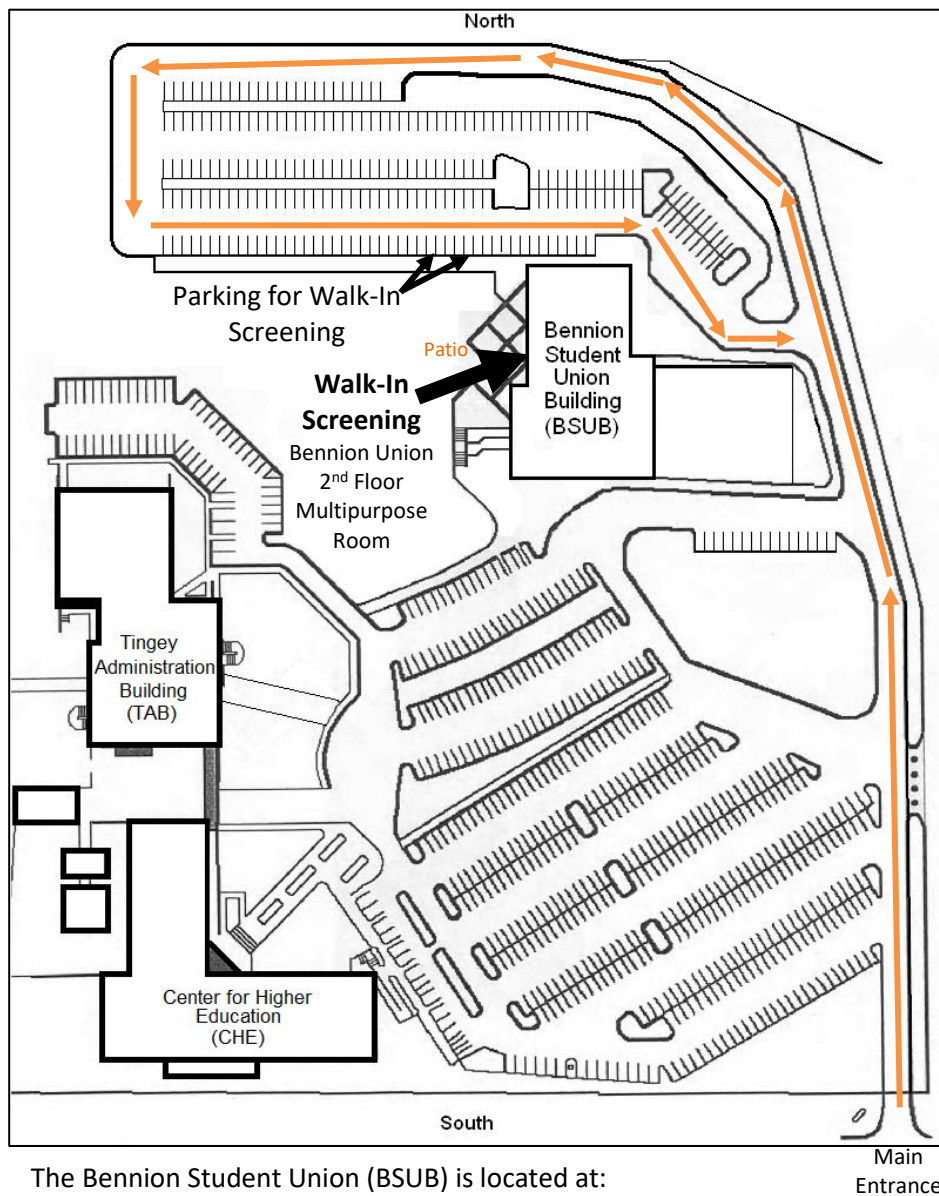

## Idaho Falls Campus Map and Covid-19 Walk-In Screening Location

ISU-Idaho Falls **Campus Map**  
Covid-19 Walk-In Screening Location and  
Driving Route

The Bennion Student Union (BSUB) is located at:  
1784 Science Center Drive, Idaho Falls

Covid-19 **Walk-In Screening Location**  
Bennion Student Union Building 2<sup>nd</sup> Floor  
Multipurpose Room #232